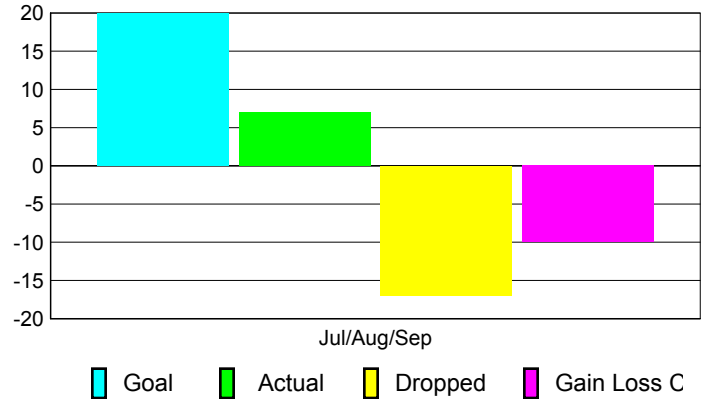

Membership Results 2010-2011

Goal, New, Dropped, Gain/Loss

Comparison of Membership Gain/Loss

Current Year Compared to the Previous Year